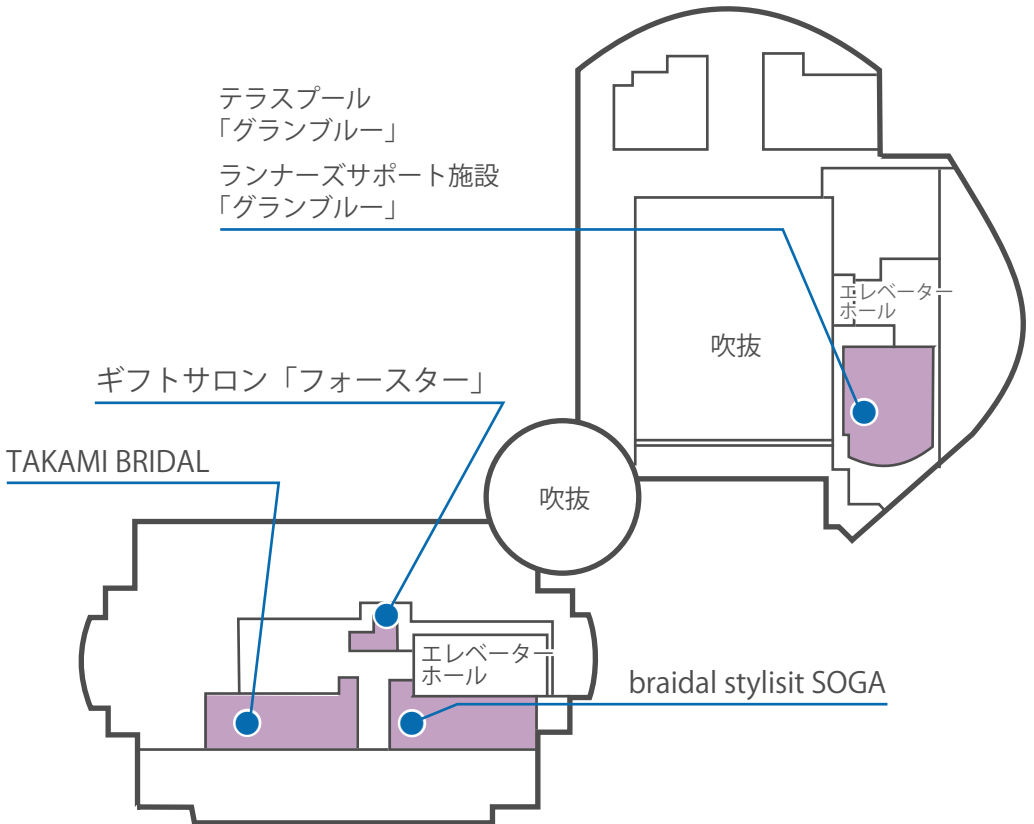

地下1階

1階

2階

3階

29階

30階

Another Dimension, Another Tokyo

The Grill on 30th

鉄板焼 浜木綿

The Bar & Lounge