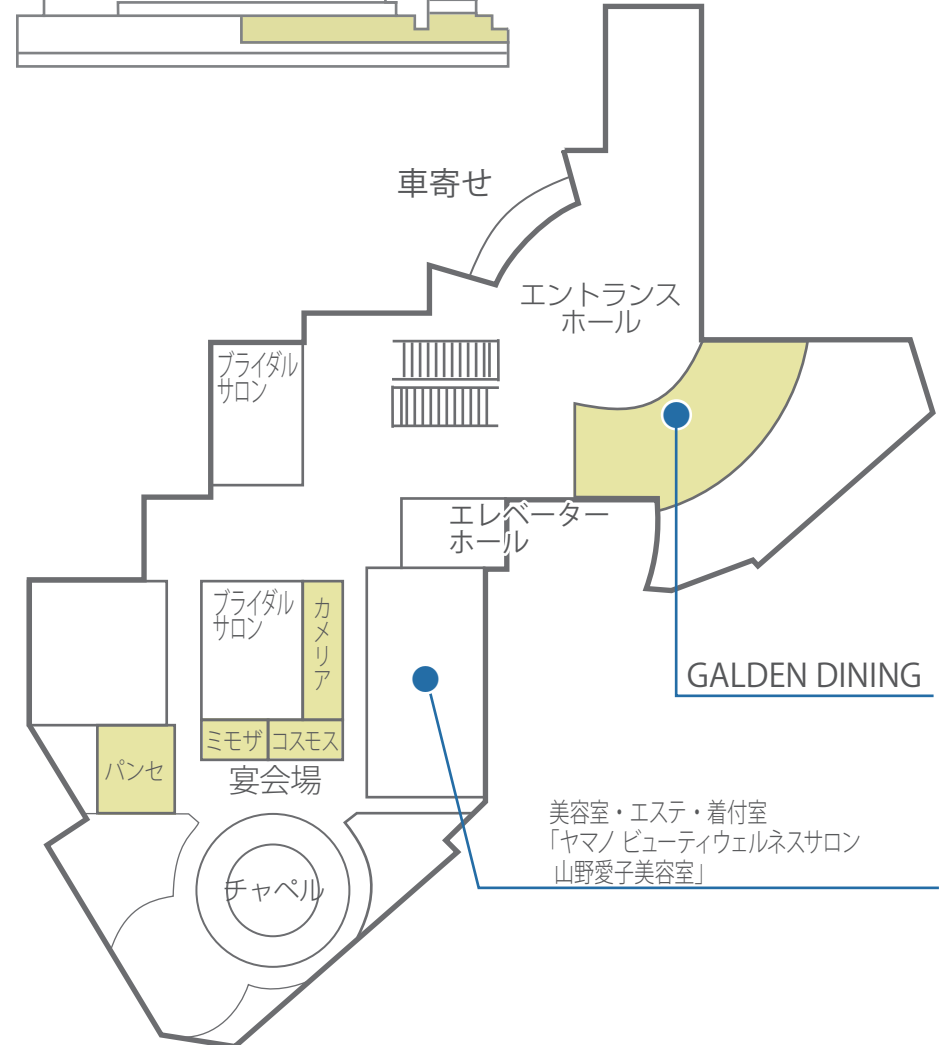

地下1階

1階

2階

3階

29階

30階

Another Dimension, Another Tokyo

The Grill on 30th

鉄板焼 浜木綿

The Bar & Lounge