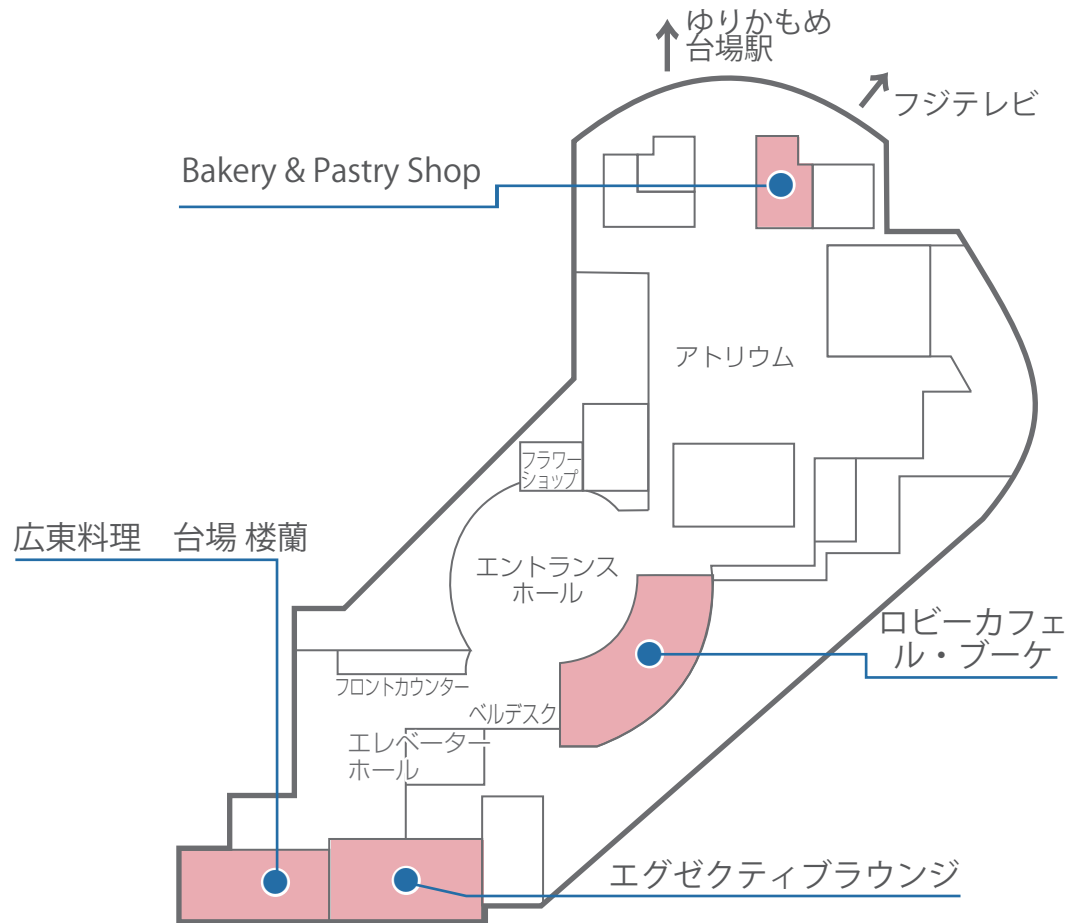

地下1階

1階

2階

3階

29階

30階

Another Dimension, Another Tokyo

The Grill on 30th

鉄板焼 浜木綿

The Bar & Lounge