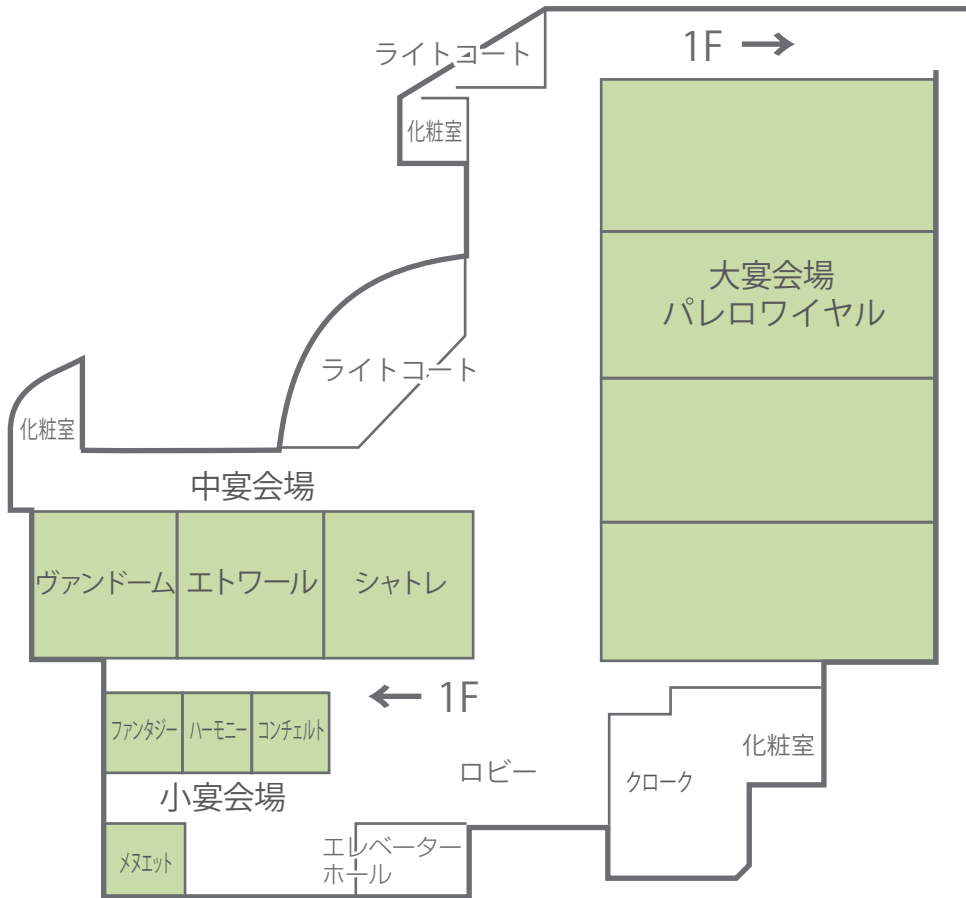

地下1階

1階

2階

3階

29階

30階

Another Dimension, Another Tokyo

The Grill on 30th

鉄板焼 浜木綿

The Bar & Lounge